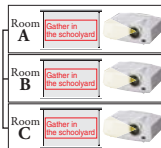

Visual PA broadcasting of various written messages

Using a control room computer equipped with projector-control software, administrators can send messages (up to 350 characters long) in real-time to projectors connected to the LAN. Ideal for broadcasting important information to multiple rooms in schools or office buildings

3D READY – Enjoy the future today

Experience the impact and allure of 3D images. The 3D video content must be in field sequential format and special electronic shutter glasses are required.

Specifications

Model	XD600U-G
Display technology	0.7" 1-chip DMD, 12deg.LVDS, DDP2230
Resolution	1024 x 768 (total 786,432 pixels)
Brightness	4500lm
Contrast ratio	2000 : 1
Color wheel	5-segment (R/G/B/W/Y)
Picture size	40" - 300"
Throw ratio	1.4 - 2.1
Zoom & focus	Manual focus & zoom lens (zoom ratio 1.5:1)
Scanning rate	[H] 15-80kHz, [V] 50-85Hz, [Dot clock] max.110 MHz
Estimated lamp life	5000hr (in low mode) 3000hr (in standard mode)
PC compatibility	Compressed: 640 x 480 - 1280 x 1024, True: 1024 x 768, sync on green available
Video compatibility	NTSC / NTSC 4.43 / PAL (including PAL-M, N) / SECAM / PAL-60 Component video: 480i/p (525i/p), 576i/p (625i/p), 720p (750p), 1080i (1125i 60Hz), 1080i (1125i 50Hz)
Input terminals	RGB: mini D-sub 15pin x 2 Video: RCA x 1, S-VIDEO x 1 Digital: HDMI x 1 Audio: stereo mini jack (ø3.5mm) x 2, RCA jack (L/R) x 1
Output terminals	RGB: mini D-sub 15pin x 1 Audio: stereo mini jack (ø3.5mm) x 1
Communication terminal	RS-232C: mini DIN 8pin x 1, LAN: RJ-45 x 1
Audio speaker	10W mono
Dimensions (W x H x D)	13.6" x 5.1" x 10.6"
Weight	7.9lbs
Power requirements	AC 100-240V, 50/60Hz
Supplied accessories	Soft carrying bag, Remote control (w/ 2 batteries), Power cable(1.8m), VGA(D-sub) cable(1.8m), Lens Cap, Lamp replacement tool
Optional accessories	Replacement lamp (VLT-XD600LP), Ceiling mount (PROJ-UCM-PRO2)
Warranty	3-Years of Parts/Labor, 3-Years of Express Replacement Assistance (ERA), 1-year or 500 hours lamp warranty (whichever comes first)

• Compliance with ISO21118-2005

• All brand names and product names are trademarks, registered trademarks or trade names of their respective holders