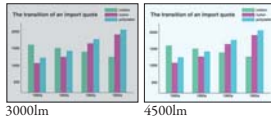

High-power projection – Distance increased 1.5x

The XD600U-G is equipped with a specially calibrated lens for high-power projection. Projection distances from 68" to 102" are possible using a 60-inch screen, and brilliant, crystal-clear images are assured even when projection distance is short.

Top-loading lamp for easier maintenance

The projection lamp is installed in the upper section of the main body. Whether sitting on a shelf or suspended from the ceiling, lamp replacement is simple and easy*, and there's never a need to move the whole projector.

Loud 10W built-in speaker

A high-volume, 10W speaker is built-in —eliminating the need for an external speaker.

Microphone capability with mixing input audio source

Using the "Audio Mix" feature and wireless microphone (sold separately), the presenter's voice is reproduced loud and clear in real-time.

*Only compatible with stereo mini-jack. Not compatible with RCA jack (L/R) or HDMI.