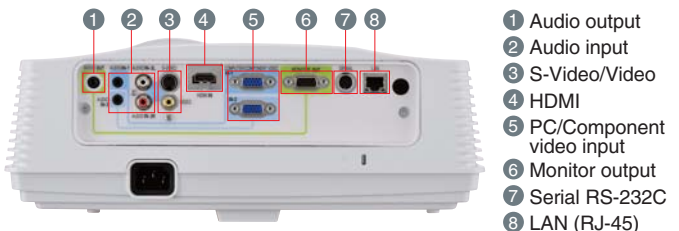

Input and Output Terminals